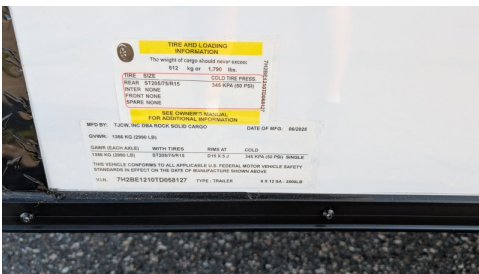

#10595 Continued ...

THE JACO LEASING INFORMATION

The weight of cargo should never exceed:

812 kg or 1,780 lbs

TRAILER: 5700/6000 COLD TIRE PRESS.

WHEEL: 5700/6000 COLD TIRE PRESS.

FRONT NONE

SPARE NONE

WEIGHT: 1200 kg (2645 lbs) DATE OF MFG: 08/2020

OWNER: 1200 kg (2645 lbs)

SAFETY (EACH AXLE) WITH TIRES: NONE AT COLD