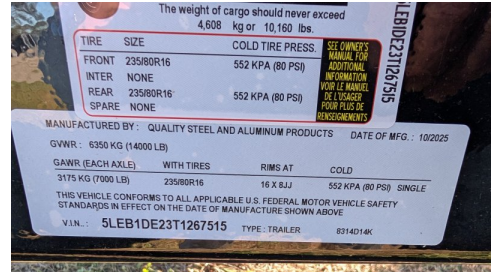

Model: 8314D14K

Color: Black

Width: 83" **Length:** 14'

GVWR: 14K

ADDITIONAL DETAILS: Height: 24", Weight: 3,840, Axles: 2, Pull Type: Bumper, Construction: Steel

83"x14' Quality Steel & Aluminum 8314D14K Dump

11-Gauge Steel Floor ? Offers maximum durability and impact resistance.

Spreader/Barn Door Combo ? Versatile rear gate for easy unloading and material control.

Dual 7,000 lb Brake Axles ? Heavy-duty axles for smooth towing and reliable stopping power.

14-Ply Tires ? Built to handle tough terrain and heavy loads with minimal wear.

2-5/16" Adjustable Coupler ? For a secure and flexible connection to a variety of tow vehicle...

#11013 Continued ...

The weight of cargo should never exceed 4,608 kg or 10,160 lbs.