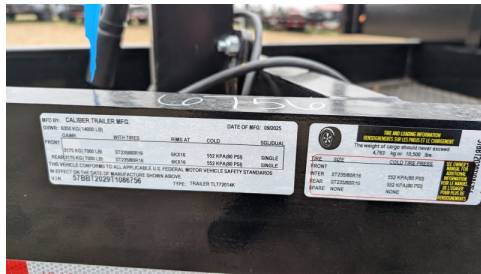

7'x20' Caliber Tilt

~~\$8,169~~ **\$6,815**

Stock #: 11102

VIN: 57BBT2029T1086756

Category: Tilt

Cond.: New

Year: 2026

Make: Caliber

Model: TLT72014K

Color: Black

Width: 7' **Length:** 20'

GVWR: 14K

ADDITIONAL DETAILS: Weight: 3,500, Axles: 2, Pull Type: Bumper, Construction: Steel

7'x20' Caliber TLT72014K Tilt

GVWR - 14,000#

Axle - 7000# Brake EZ Lube w/Breakaway

Coupler - Adjustable 2 5/16

Suspension - Multi-leaf Slipper Spring drop axle

Safety Chain - 3/8" Grade 43

Tire/Wheel - 235/80/R16, 8 Lug, 10 ply

Jack - 12K Drop Leg

Deck - Pressure Treated Wood

Tongue - 6" Channel

Lights - DOT LED

Frame - 6x2 tubing

Paint - 2 Stage High Solid Urethane

Crossmembers - 3" Channel on 18" Centers

Tilt Deck - 4' Stationary, 16' Tilt

Fender - Diamond Plate with Steps

Ramps - Knife Ed...

#11102 Continued ...