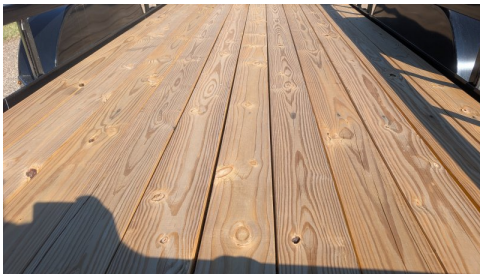

Coupler - 2" A-Frame

Suspension - Multi-leaf Slipper Springs

Safety Chain - 5/16" Grade 30

Tire/Wheel - 205/75/r15, 5 lug, 6 ply

Jack - 2k straight jack

Deck - Pressure Treated

Tongue - 5" Channel

Lights - DOT LED

Frame - 3x2x3/16

Paint - 2 Stage High Solid Urethane

Crossmembers - 3x2x3/16

Gate - 4' mesh gate

Rail - 2x3 Tube w/All Tube Uprights

Plug - 7 Pin Wire Plug

Fenders - Diamond plate w/ steps

#11106 Continued ...