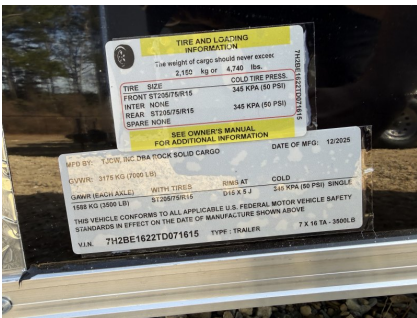

#11187 Continued ...