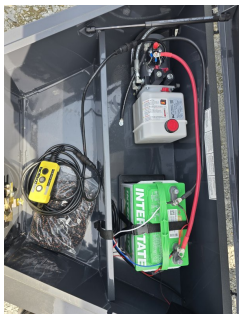

83"x14' Lamar Dump

\$11,389

Stock #: 11190

VIN: 5RVBD1428TP150261

Category: Dump

Cond.: New

Year: 2026

Make: Lamar

Model: DL831427

Color: LAMAR GRAY

Width: 83" **Length:** 14'

GVWR: 14K

ADDITIONAL DETAILS: Height: 24", Weight: 4,590, Axles: 2, Pull Type: Bumper, Construction: Steel

83"x14' Lamar DL831427 Dump

If you're looking for a workhorse that balances heavy-duty capability with day-to-day usability, the Lamar DL831427 is essentially their "goldilocks" low-profile dump trailer. It's an 83-inch wide by 14-foot long unit sitting on two 7,000-lb axles, giving you a solid 14,000-lb GVWR—enough payload capacity (usually around 9,400 lbs) to haul a skid steer or a heavy load of gravel without breaking a sweat.

What really makes this model stand out is the attention to durability; it typically features an ultra-thick 7-gauge steel floor that resists warping much better than standard 10-gauge options, all riding on a sturdy I-beam frame. It's also designed to be user-friendly, coming standard with a low deck height for easier loading, slide-in ramps, and a spreader gate that lets you choose between dumping a pile or spreading material evenly. Whether you are a landscaper or a general contractor, this is the kind of trailer you buy when you want something that can take a beating and still look good pulling up to the job site.