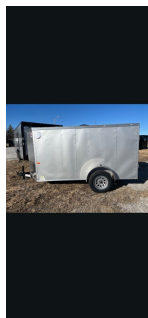

2990lbs Drop Leaf Spring Axle