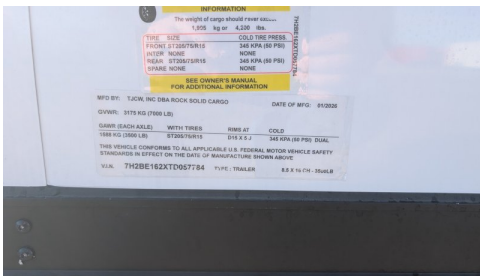

#11328 Continued ...