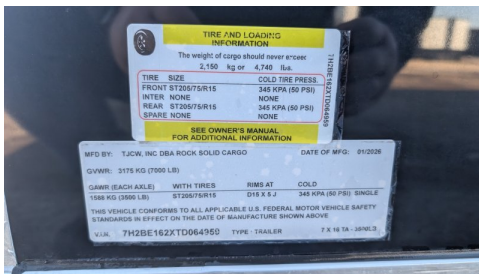

#11333 Continued ...

TIRE AND LOADING INFORMATION	
The weight of cargo should never exceed 2,150 kg or 4,740 lbs.	
TIRE SIZE	COLD TIRE PRESS.
FRONT: ST205/75R15	345 KPA (50 PSI)
INTER: NONE	NONE
REAR: ST205/75R15	345 KPA (50 PSI)
SPARE: NONE	NONE