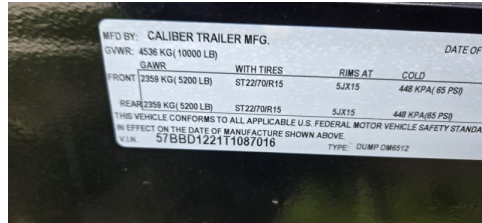

#11421 Continued ...

MFD BY: CALIBER TRAILER MFG.		DATE OF M	
GVWR: 4536 KG (10000 LB)			
SAWR:		WITH TIRES	RIMS AT COLD
FRONT (2358 KG (5200 LB))	ST2270R15	5JX15	448 KPA (65 PSI)
REAR (2358 KG (5200 LB))	ST2270R15	5JX15	448 KPA (65 PSI)
THIS VEHICLE CONFORMS TO ALL APPLICABLE U.S. FEDERAL MOTOR VEHICLE SAFETY STANDARDS IN EFFECT ON THE DATE OF MANUFACTURE SHOWN ABOVE.			
VIN: 57BBD1221T1087016		TYPE: DUMP DM6512