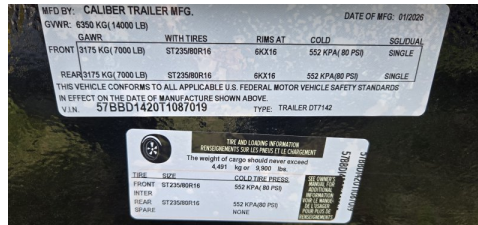

#11424 Continued ...