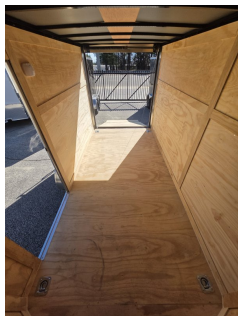

**Model:**

**Color:** White

**Width:** 6' **Length:** 12'

**GVWR:** 7K

**ADDITIONAL DETAILS:** Height: 6' 3", Weight: 1,800, Axles: 2, Pull Type: Bumper, Construction: Steel Frame / Aluminum Skin, Features: Ramp Gate

### 6'x12' Rock Solid Cargo Enclosed Cargo

This robust trailer is built with a 4" steel tube main frame and features 24" on-center spacing for the roof bows, and 16" on floor cross members, and sidewalls, ensuring exceptional durability. It boasts a hard-wearing 5/8" plywood floor and 3/8" plywood walls, complemented by a Therma Cool ceiling liner. Access is convenient through a 36" side door with a flush lock, illuminated by a 12-volt LED dome light. It's equipped with 3500 lbs. drop leaf spring axles, electric brakes on both axles, and E-Z Lube hubs on silver mod wheels with aluminum fenders. Other key features include a 2 5/16" coupler, 24" stone guard, a sleek V-nose design, and full LED lighting. Inside, you'll find 4 floor mount D-rings to secure your cargo, and it connects easily with a 7-way Bargman plug.