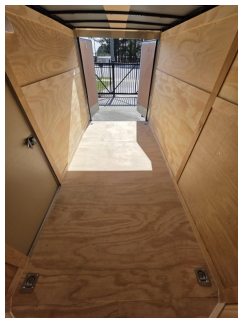

Model: 6 X 12 TA

Color: White

Width: 6' **Length:** 12'

GVWR: 7K

ADDITIONAL DETAILS: Height: 6' 3", Weight: 1,800, Axles: 2, Pull Type: Bumper, Construction: Steel Frame / Aluminum Skin, Features: Ramp Gate

6'x12' Rock Solid Cargo 6 X 12 TA Enclosed Cargo

This robust trailer is built with a 4" steel tube main frame and features 24" on-center spacing for the roof bows, and 16" on floor cross members, and sidewalls, ensuring exceptional durability. It boasts a hard-wearing 5/8" plywood floor and 3/8" plywood walls, complemented by a Therma Cool ceiling liner. Access is convenient through a 36" side door with a flush lock, illuminated by a 12-volt LED dome light. It's equipped with 3500 lbs. drop leaf spring axles, electric brakes on both axles, and E-Z Lube hubs on silver mod wheels with aluminum fenders. Other key features include a 2 5/16" coupler, 24" stone guard, a sleek V-nose design, and full LED lighting. Inside, you'll find 4 floor mount D-rings to secure your cargo, and it connects easily with a 7-way Bargman plug.