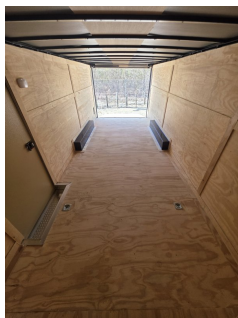

$9,261

Stock #: 11678

VIN: 7H2BE2021TD073080

Category: Enclosed Cargo

Cond.: New

Year: 2026

Make: Rock Solid Cargo

Model: 8.5 X 20 TA

Color: White

Width: 8' 6" **Length:** 20'

GVWR: 7K

ADDITIONAL DETAILS: Height: 6' 6", Weight: 3,200, Axles: 2, Pull Type: Bumper, Construction: Steel Frame / Aluminum Skin, Features: .080 Exterior Siding, ATP Front and Rear Corners, Ramp Gate, Semi Screwless - Seams Only, Side Door

8' 6"x20' Rock Solid Cargo 8.5 X 20 TA Enclosed Cargo

This heavy-duty enclosed trailer is built to last with a robust 6" steel tube main frame and 24" on-center spacing for the roof bows, and 16" on floor cross members, and sidewalls, ensuring superior structural integrity. It features a durable 3/4" plywood floor and 3/8" plywood walls, plus a Therma Cool ceiling liner for climate management. Access is easy via a 36" side door with a flush lock and an ATP covered stepwell, illuminated by a 12-volt LED dome light. For secure transport, it includes electric brakes on both axles, a 7-way Bargman plug, and E-Z Lube hubs on its silver mod wheels. The V-nose design, 24" stone guard, and aluminum fenders add to its functionality and protection. Inside, you'll find 4 floor mount D-rings to secure your cargo, and a no-show beavertail for smooth loading. All lighting is LED for reliability.

.080 POLYCORE