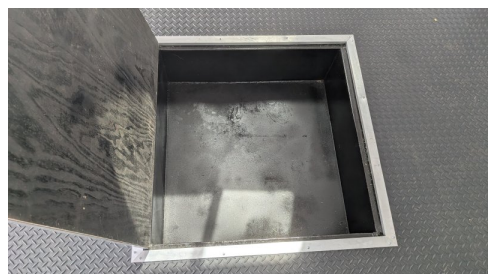

#11718 Continued ...