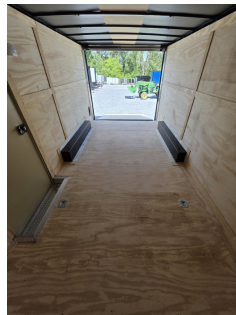

8' 6"x16' Rock Solid Cargo Enclosed Cargo

\$8,831

Stock #: 11839

VIN: 7H2BE1625TD074542

Category: Enclosed Cargo

Cond.: New

Year: 2026

Make: Rock Solid Cargo

Model: 8.5 X 16 TA

Color: Charcoal Gray

Width: 8' 6" **Length:** 16'

GVWR: 7K

ADDITIONAL DETAILS: Height: 7', Weight: 2,800, Axles: 2, Pull Type: Bumper, Construction: Steel Frame / Aluminum Skin, Features: .080 Exterior Siding, 2 Way Aluminum Side Wall Vent, ATP Front and Rear Corners, Dual Led Tail Lights, Ramp Gate, Semi Screwless - Seams Only, Side Door

8' 6"x16' Rock Solid Cargo 8.5 X 16 TA Enclosed Cargo

This heavy-duty enclosed trailer is built to last with a robust 6" steel tube main frame and 24" on-center spacing for the roof bows, and 16" on floor cross members, and sidewalls, ensuring superior structural integrity. It features a durable 5/8" plywood floor and 3/8" plywood walls, plus a Therma Cool ceiling liner for climate management. Access is easy via a 36" side door with a flush lock and an ATP covered stepwell, illuminated by a 12-volt LED dome light. For secure transport, it includes electric brakes on both axles, a 7-way Bargman plug, and E-Z Lube hubs on its silver mod wheels. The V-nose design, 24" stone guard, and aluminum fenders add to its functionality and protection. Inside, you'll find 4 floor mount D-rings to secure your cargo, and a no-show beavertail for smooth loading. All lighting is LED for reliability.